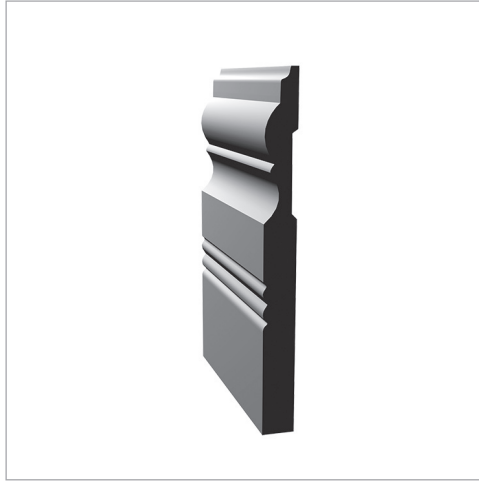

T-365
5/8" X 6-1/2"
8', 16'