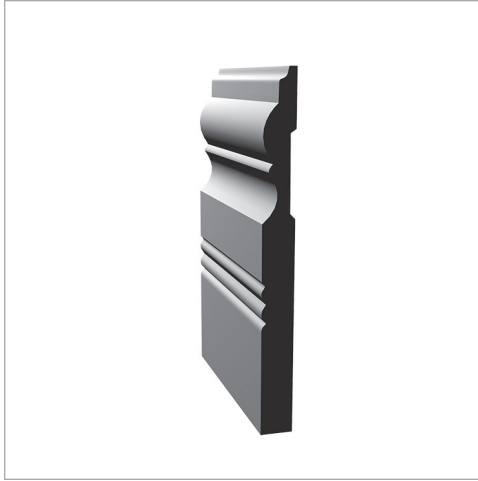

T-345
5/8" X 5"
8', 16'

T-354
5/8" X 5-9/16"
8', 16'

T-358
1/2" X 5"
12'

PLINTHE / BASEBOARDS

T-359
1/2" X 5-1/2"
8', 16'

T-365
5/8" X 6-1/2"
8', 16'

T-389A
3/8" X 3-7/8"
8', 14'

T-393
3/8" X 3-1/2"
8', 16'

T-395A
1/2" X 4-1/2"
8', 16'

O'GEE / CROWN

T-410
5/8" X 3-1/2"
8'

T-412
5/8" X 4-1/2"
8', 16'

T-470
5/8" X 4-1/4"
8', 16'

JAMBAGE EN PIN / PINE JAMB

3-9/16"
9/16" X 3-9/16"
81-5/8", 164"

4-9/16"
9/16" X 4-9/16"
81-5/8", 83", 164"